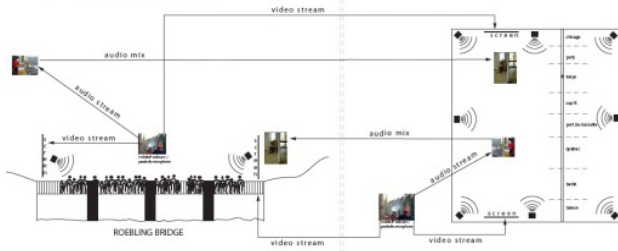

Forgot your [password?](#)

submit >>

104 online (104 anonymous users)

THING.residency: Locus Sonus Duplex Performance

THE THING would like to invite your face and body and voice to 11 Harrison Street, ground floor storefront gallery, RIVERFAWN, for the Manhattan interface of THE THING.residency: LOCUS SONUS DUPLEX PERFORMANCE. This is a special performance that will be live from the Roebling Bridge on the Delaware River and from the RIVERFAWN Gallery in New York City. You will be part of the performance!: